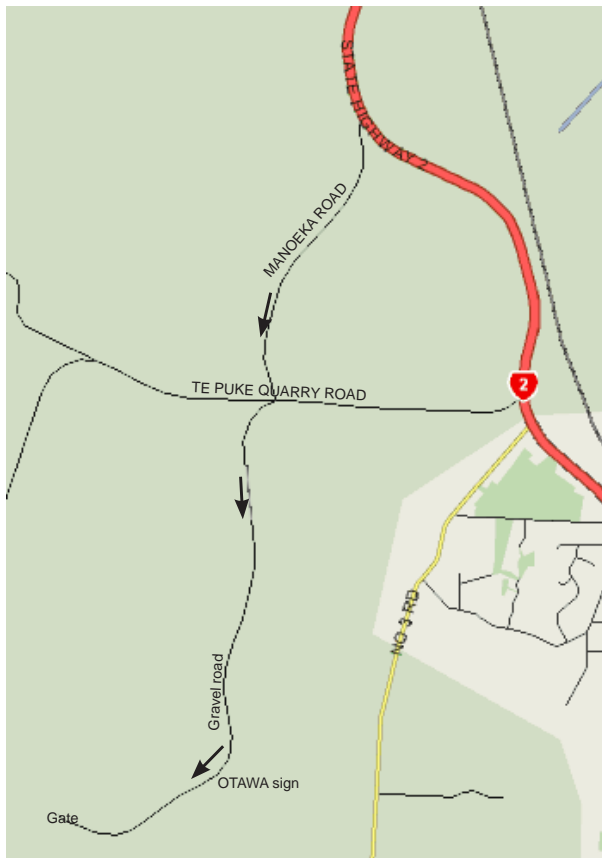

Location

Otawa Lodge is approx. 1 hour from Rotorua and Whakatane, 1 1/2 hours from Hamilton and 2 hours from Taupo.

If you are travelling from Tauranga, turn right into Manoeka Road. If you are travelling through TePuke town, turn left into Te Puke Quarry Road and then left into Manoeka Road.

Drive carefully and watch for children near the road.

GirlGuidingNZ

Statement of Purpose

We enable girls and young women to reach their full potential and make a difference in the world.

If you would like to become involved in guiding as a Pippin, a Brownie, a Guide, a Ranger, or as a leader, please contact:

GirlGuiding New Zealand
Central North Zone Office
0800 555 170

be prepared for new adventure

Tel: 0508 461 461 | www.girlguidingnz.org.nz

OTAWA LODGE

Bay of Plenty Regional GirlGuide Camp